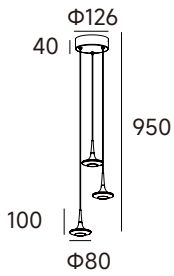

WH BK

# Aurora

- Material : Aluminum body with PC diffuser.
- Voltage: 220~240V.
- 0~10 Dimmable/Non Dimmable.

LED RA>90

CODE	Watts	CCT	Lumen
3P38161	18W	WL 3000K	1080 lm

LED RA>90

CODE	Watts	CCT	Lumen
3P38162	18W	WL 3000K	1080 lm