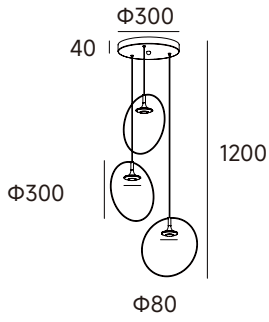

WH BK

# Aurora

- Material : Aluminum body with PC diffuser.
- Voltage: 220~240V.
- 0~10 Dimmable/Non Dimmable.

LED RA>90

CODE	Watts	CCT	Lumen
3P38161	18W	WL 3000K	1080 lm

LED RA>90

CODE	Watts	CCT	Lumen
3P38162	18W	WL 3000K	1080 lm

LED RA>90

CODE	Watts	CCT	Lumen
3P38163	30W	WL 3000K	1800 lm